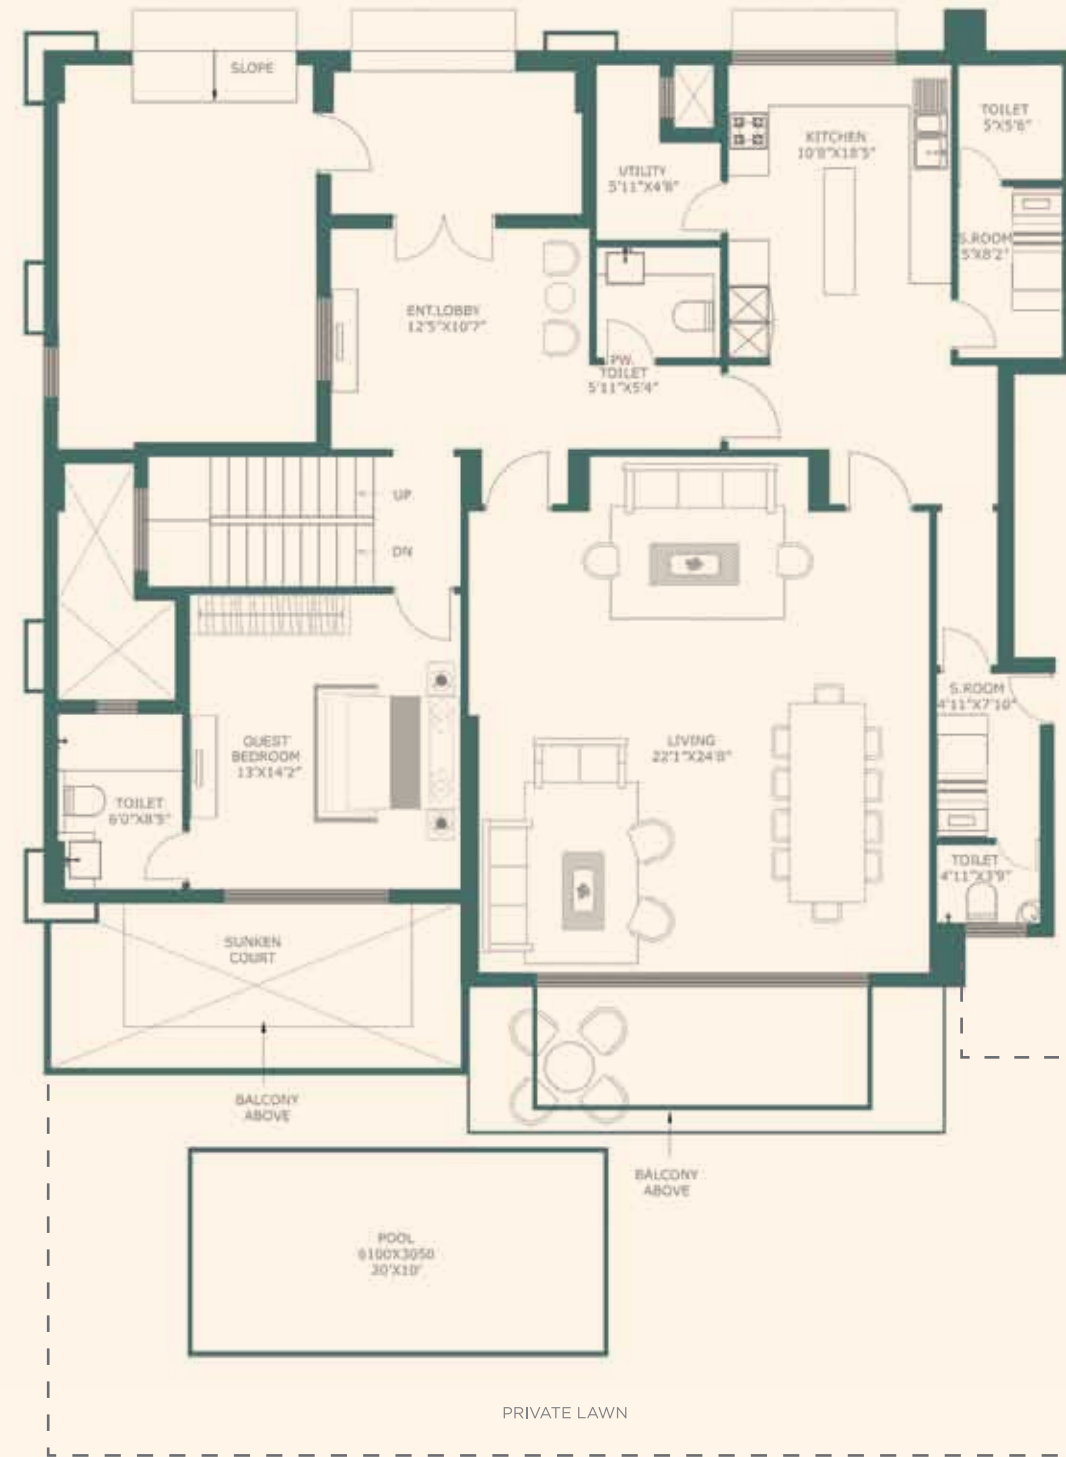

TOWNHOUSE

5BHK + SQ + LAWN
AREA - 7410 SQ.FT.

BASEMENT

GROUND FLOOR PLAN

FIRST FLOOR PLAN