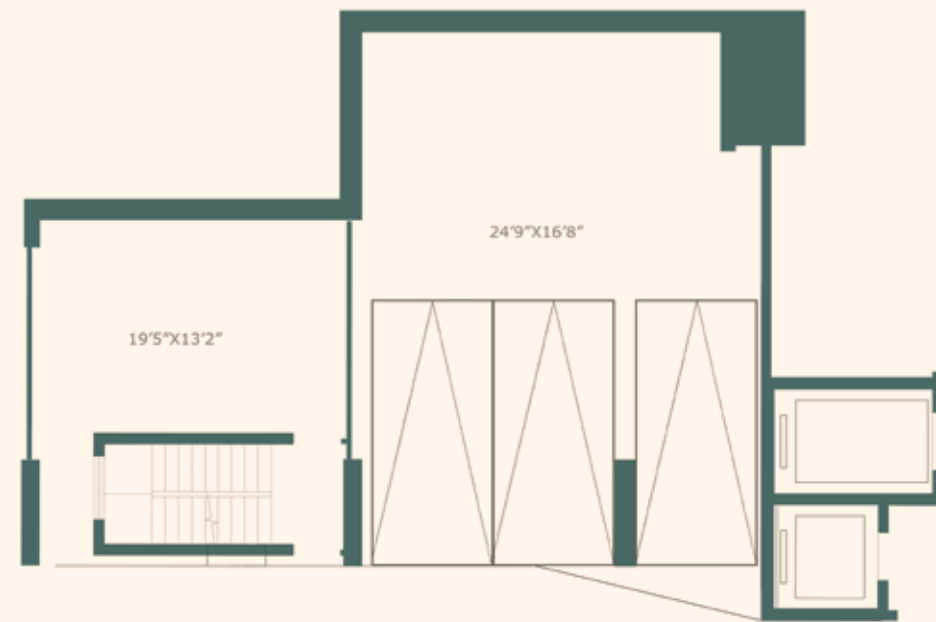

TOWNHOUSE

5BHK + SQ + LAWN
AREA - 7410 SQ.FT.

BASEMENT

GROUND FLOOR PLAN

FIRST FLOOR PLAN