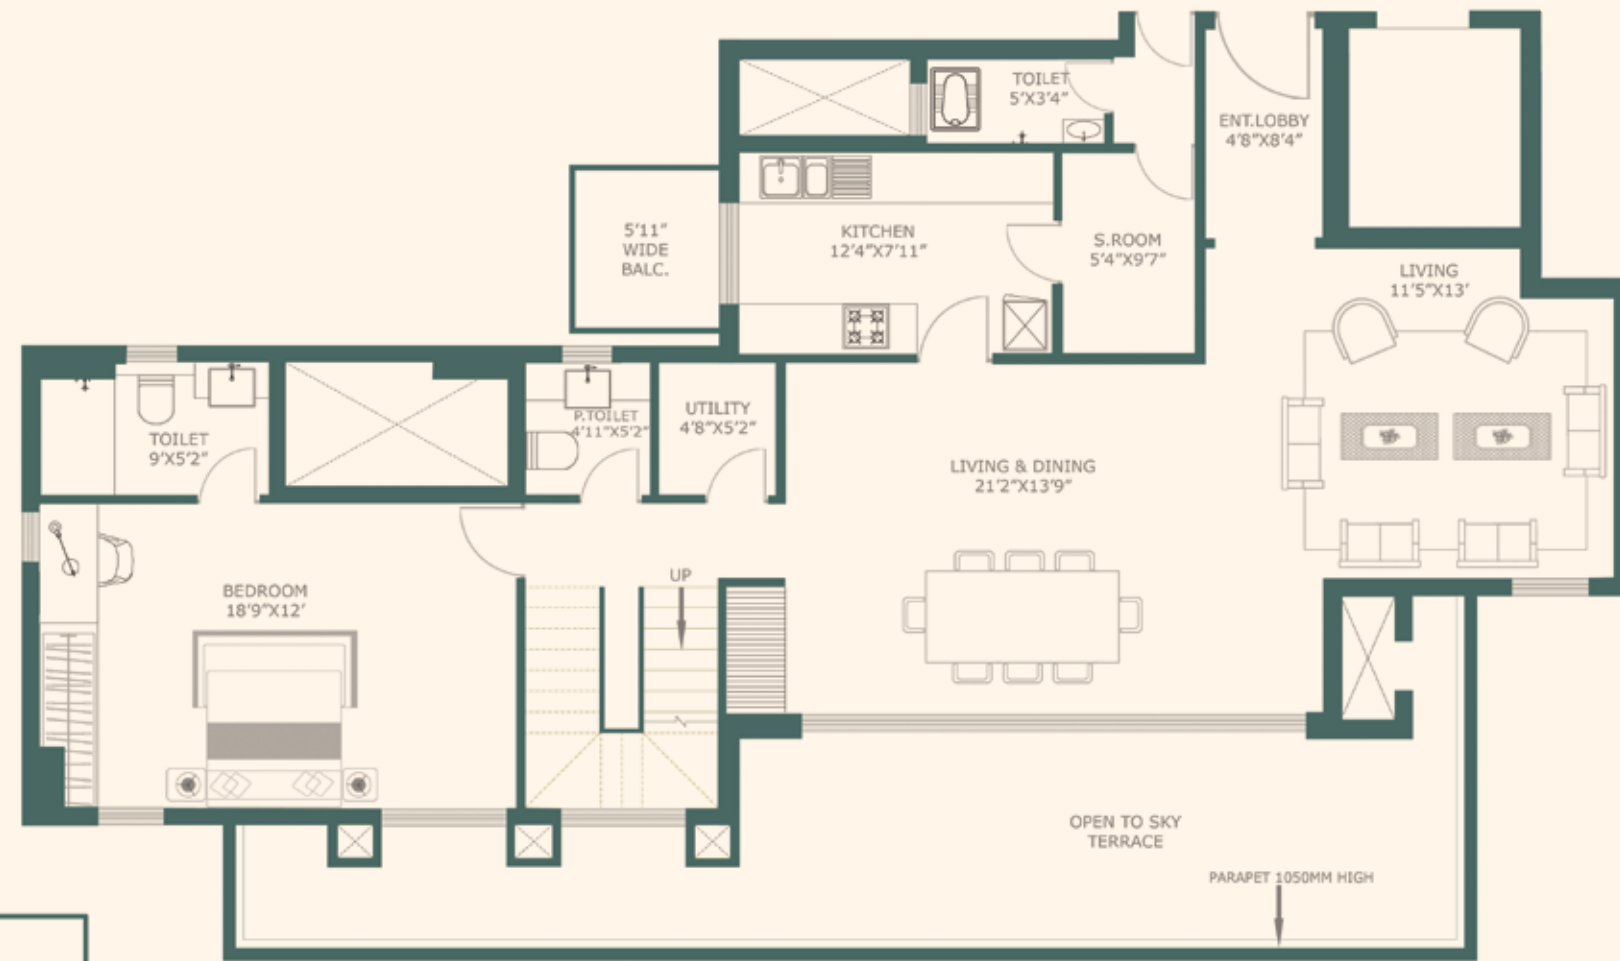

PENTHOUSE HIGH-RISE TOWER

4BHK + SQ

AREA - 3820 SQ.FT.

LOWER LEVEL

UPPER LEVEL