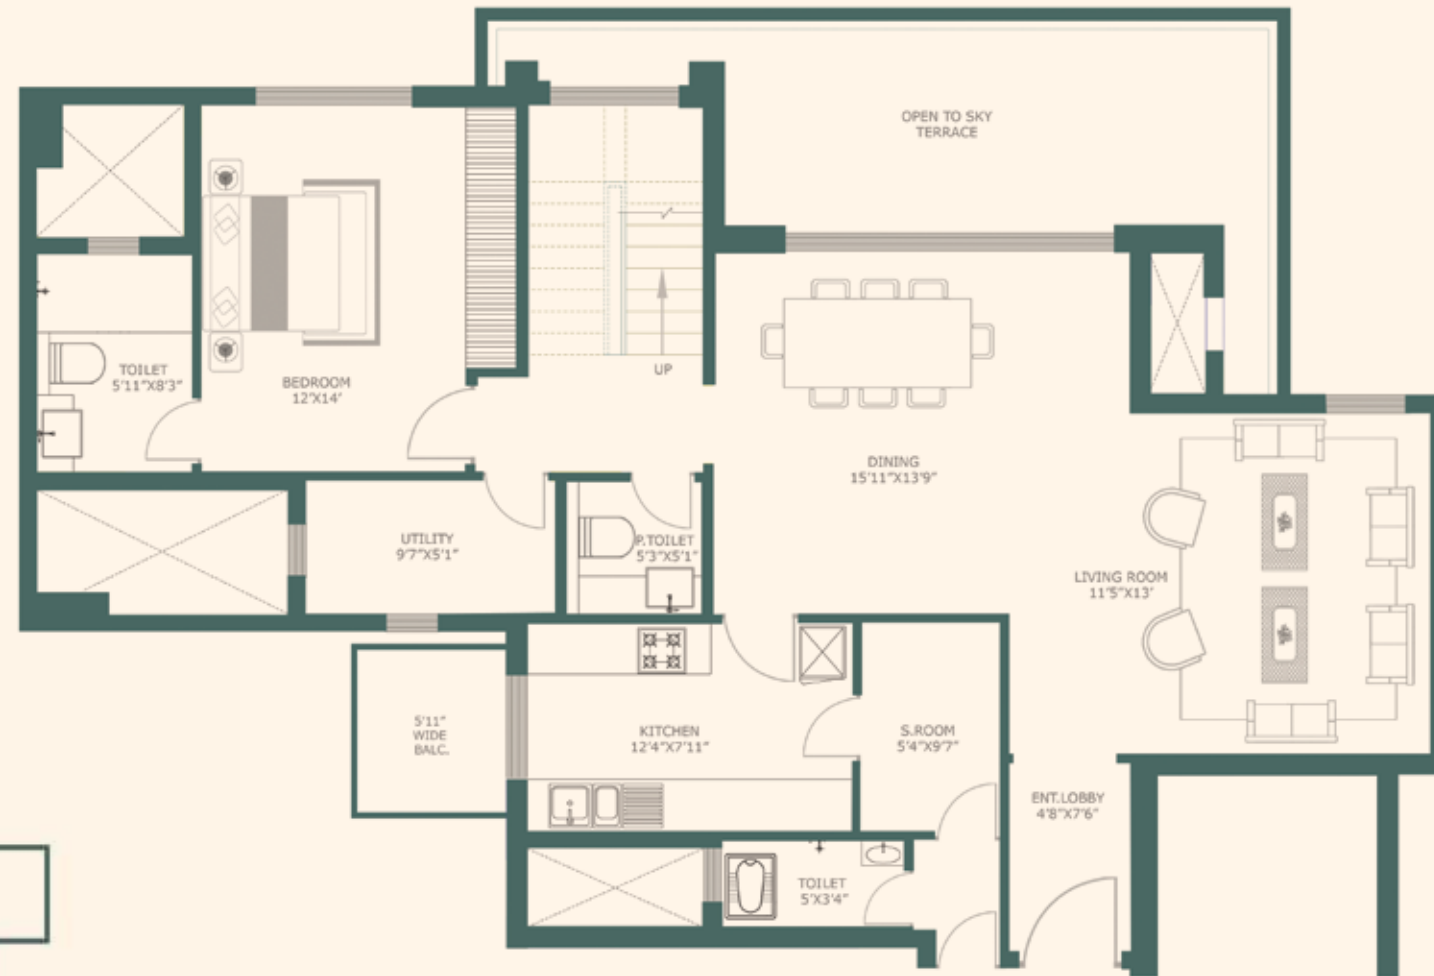

# PENTHOUSE HIGH-RISE TOWER

4BHK + SQ

AREA - 3260 SQ.FT.

LOWER LEVEL

UPPER LEVEL